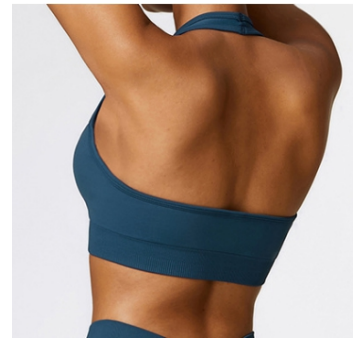

QTY	PRICE

Item No. CLT6848

Fabric: 90%Nylon+10%Spandex

Size: S-M-L

QTY	PRICE

Item No. TZ7137

Fabric: 90%Nylon+10%Spandex

Size: S-M-L

QTY	PRICE

Item No. TZ6866-1

Fabric: 90%Nylon+10%Spandex

Size: S-M-L

QTY	PRICE

Item No. TZ7318

Fabric: 90%Nylon+10%Spandex

Size: S-M-L

QTY	PRICE
	14 usd/set

Item No. TZ7345

Fabric: 90%Nylon+10%Spandex

Size: S-M-L

QTY	PRICE
	14 usd/set

Item No. TZ7232 strappy bra+shorts
Fabric: 90%Nylon+10%Spandex
Size: S-M-L

QTY	PRICE
	11 usd/set

Item No. TZ4319-1