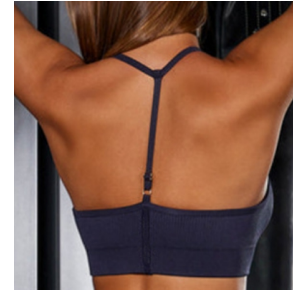

QTY	PRICE

Item No. 9616

Fabric: 90%Nylon+10%Spandex

Size: S-M-L

QTY	PRICE

Item No. 8016 bra+shorts
Fabric: 90%Nylon+10%Spandex
Size: S-M-L

QTY	PRICE

Item No. 8008 Y bra+legging
Fabric: 90%Nylon+10%Spandex
Size: S-M-L