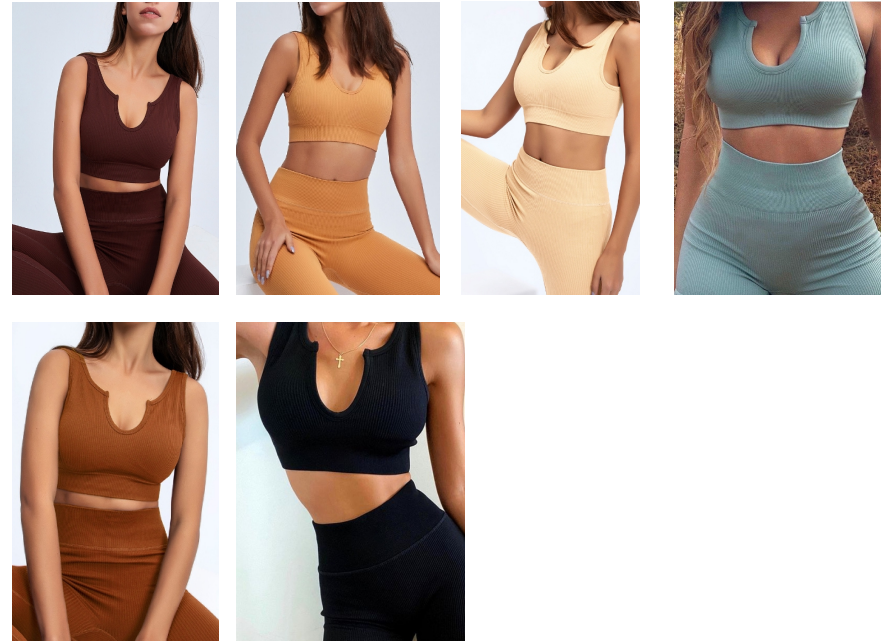

QTY	PRICE
	14 usd/set

Item No. TZ7345

Fabric: 90%Nylon+10%Spandex

Size: S-M-L

QTY	PRICE
	14 usd/set

Item No. TZ7232 strappy bra+shorts
Fabric: 90%Nylon+10%Spandex
Size: S-M-L

QTY	PRICE
	11 usd/set

Item No. TZ4319-1