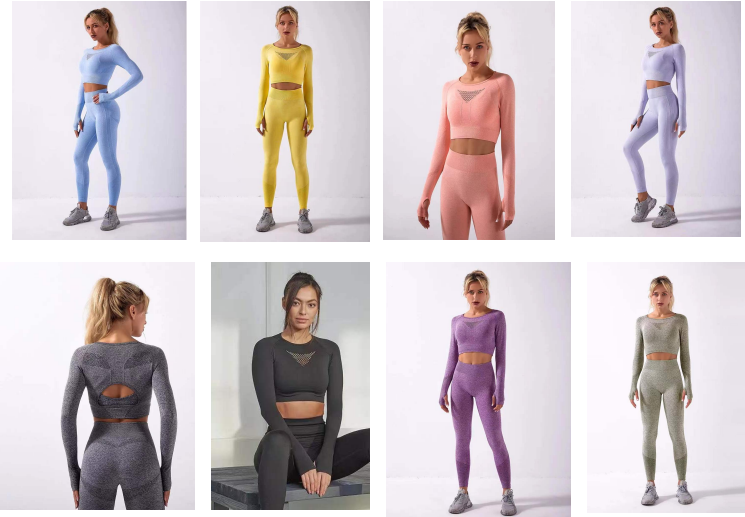

QTY	PRICE
1-199pcs	

Item No. YJ070

Fabric: 90%NYLON10%SPANDEX

Size: S-M-L

QTY	PRICE
1-199pcs	

Item No. YJ028

Fabric: 90%NYLON10%SPANDEX

Size: S-M-L