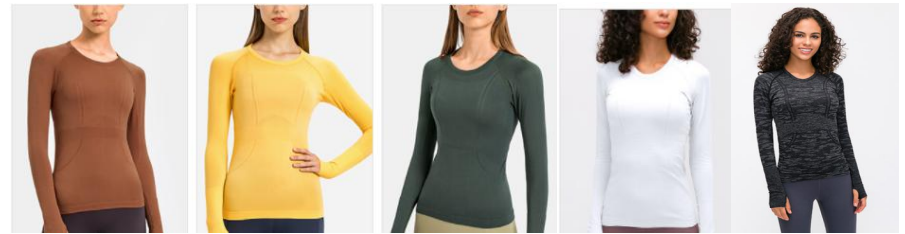

Seamless shirt

Item No. D19083

Fabric: 100%NYLON

Size: 4-6-8-10

QTY	PRICE
1-199pcs	

Item No. YASY1988

Fabric: 94%NYLON6%SPANDEX

Size: S-M-L-XL

QTY	PRICE
1-199pcs	

Item No. YASY1882

Fabric: 75%NYLON25%SPANDEX

Size: S-M-L-XL

QTY	PRICE
1-199pcs	

Item No. YJ061

Fabric: 90%NYLON10%SPANDEX

Size: S-M-L-XL

QTY	PRICE
1-199pcs	

Item No. YJ053

Fabric: 90%POLYESTER10%SPANDEX

Size: S-M-L-XL

QTY	PRICE
1-199pcs	

Item No. YJ028

Fabric: 90%NYLON10%SPANDEX

Size: S-M-L