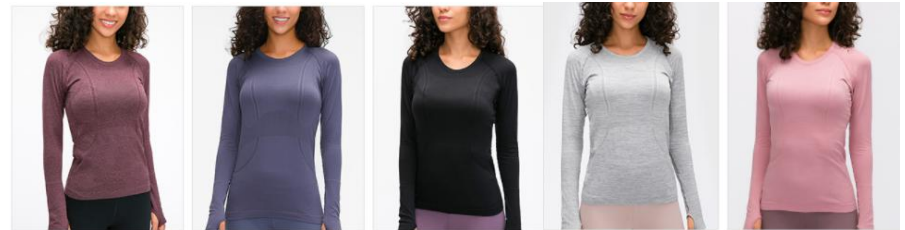

Seamless shirt

Item No. D19083

Fabric: 100%NYLON

Size: 4-6-8-10

QTY	PRICE
1-199pcs	

Item No. YASY1988

Fabric: 94%NYLON6%SPANDEX

Size: S-M-L-XL

QTY	PRICE
1-199pcs	

Item No. YASY1882

Fabric: 75%NYLON25%SPANDEX

Size: S-M-L-XL

QTY	PRICE
1-199pcs	

Item No. YJ061

Fabric: 90%NYLON10%SPANDEX

Size: S-M-L-XL

QTY	PRICE
1-199pcs	

Item No. YJ053

Fabric: 90%POLYESTER10%SPANDEX

Size: S-M-L-XL

QTY	PRICE
1-199pcs	

Item No. YJ028

Fabric: 90%NYLON10%SPANDEX

Size: S-M-L