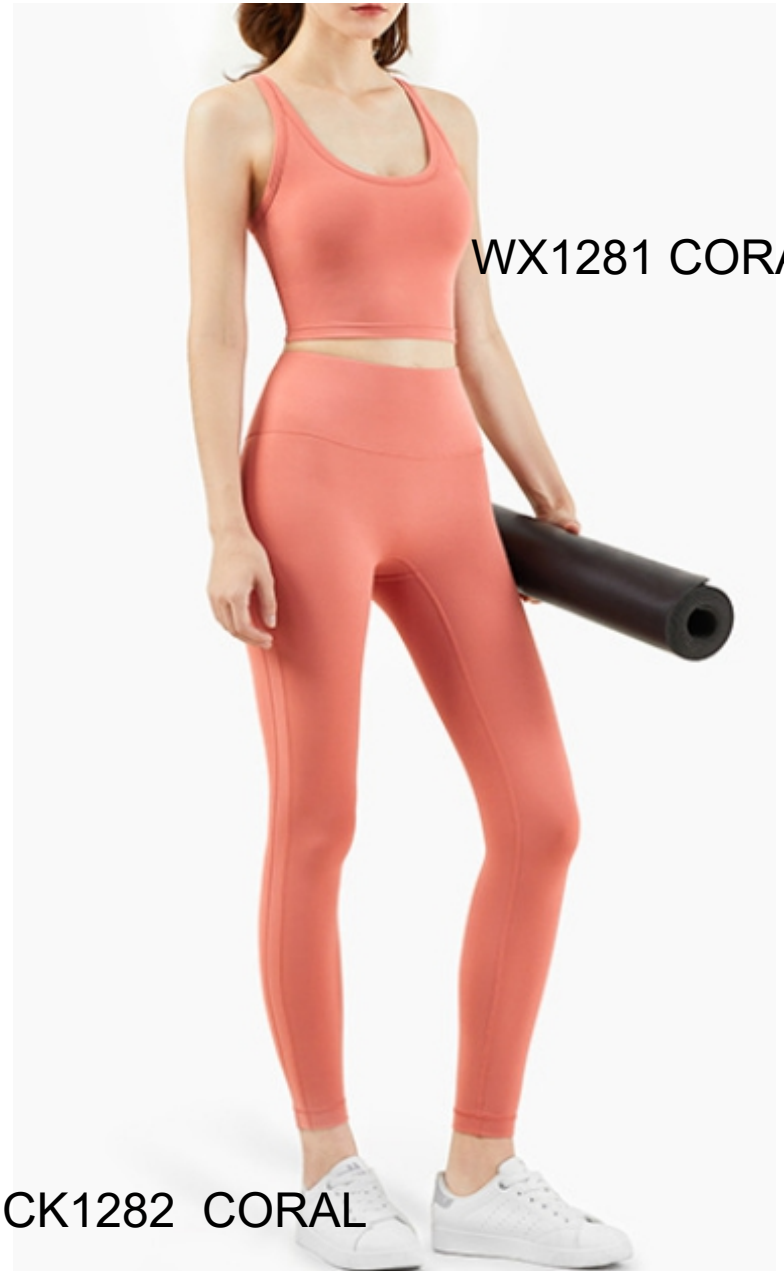

WT1423

WK1260

CK1237

CK1282 RUSTIC CORAL

WX1281 CORAL

CK1282 CORAL

Rosa Pink

nylon/spandex 玫瑰粉