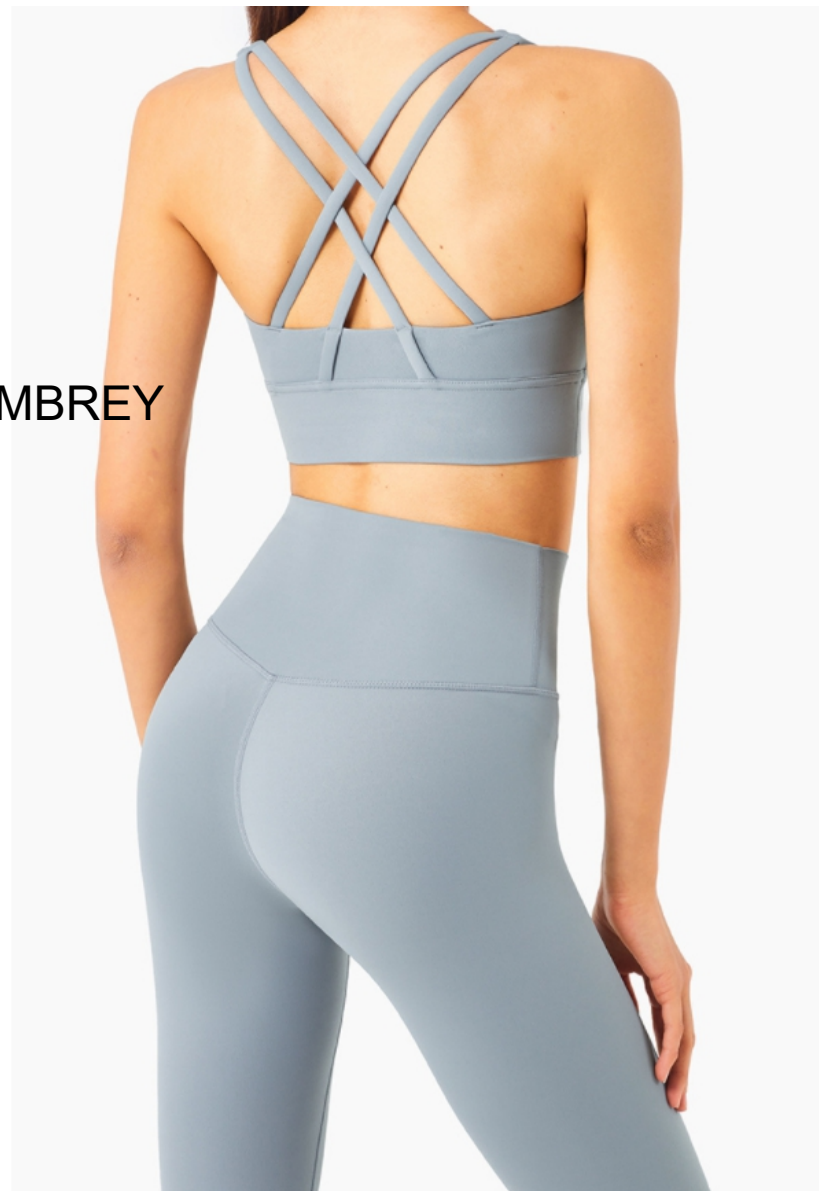

ribbed WK1292 CHAMBREY

1260WK

CK1237

1249WX CHAMBREY

牛仔蓝

LAKE BLUE

nylon/spandex 湖蓝

WX1312 湖蓝