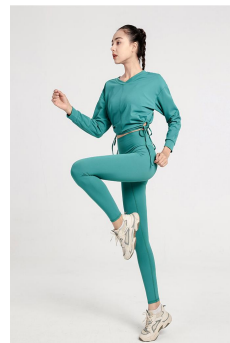

Item No. YC117+YK116

Fabric: 75%nylon 25%spandex

Size: S-M-L-XL

QTY	PRICE
1-10pcs	19.2 usd/set