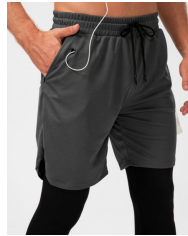

Size: S- M-L-XL-2XL

QTY	PRICE
1-199set	6.31 usd/PCS

Item No. 1050

Fabric: 85% polyester 15%spandex

Size: S- M-L-XL-2XL

QTY	PRICE
1-199set	5.99 usd/PCS

Item No. D13050

Fabric: 87% polyester 13%spandex