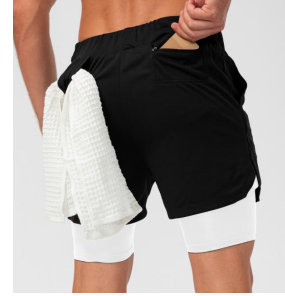

Size: S- M-L-XL-2XL

QTY	PRICE
1-199set	7.57 usd/PCS

Item No. 7064

Fabric: 96% polyester 4%spandex

Size: S- M-L-XL-2XL

QTY	PRICE
1-199set	5.99 usd/PCS

Item No. D13005

Fabric: 90% polyester 10%spandex