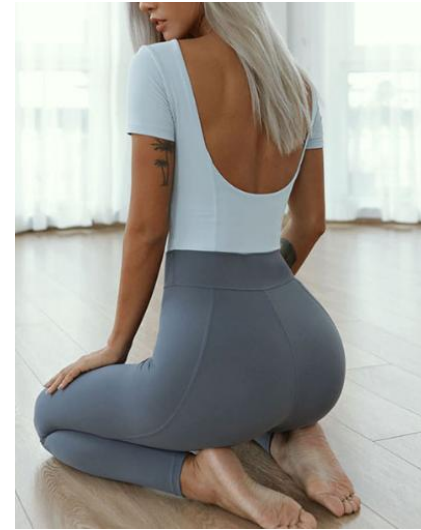

Size: S-M-L

QTY	PRICE usd/pcs
1-10set	18.9

Item No. 1201

Fabric: 90%nylon 10%spandex

Size: S-M-L

QTY	PRICE usd/pcs
1-10set	10

Item No. OR186

Fabric: 75%nylon 25%spandex