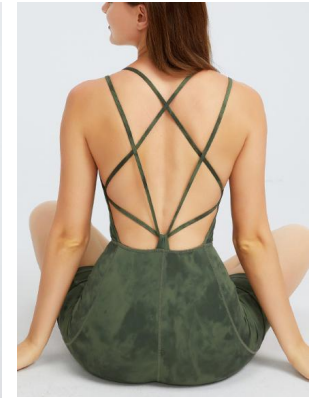

Size: S-M-L-XL

QTY	PRICE usd/pcs
1-10set	14.4

Item No. 71400

Fabric: 78%nylon 22%spandex

Size: S-M-L

QTY	PRICE usd/pcs
1-10set	11.3

Item No. Y956L

Fabric: 75%nylon 25%spandex

Size: S-M-L

QTY	PRICE usd/pcs
1-10set	17.8

Item No. Y960L

Fabric: 80%nylon 20%spandex

Size: S-M-L-XL

QTY	PRICE usd/pcs
1-10set	18.9

Item No. Y967L

Fabric: 80%nylon 20%spandex

Size: S-M-L-XL

QTY	PRICE usd/pcs
1-10set	18.9

Item No. y961L

Fabric: 75%nylon 25%spandex

Size: S-M-L-XL

QTY	PRICE usd/pcs
1-10set	18.9

Item No. YW971L

Fabric: 80%nylon 20%spandex