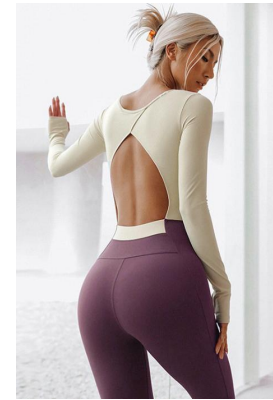

Item No. JQFZC

Fabric: 75%nylon 25%spandex

Size: S-M-L

QTY	PRICE usd/pcs
1-10set	21.8