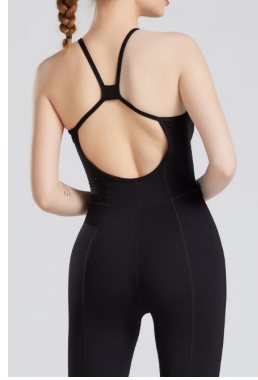

Size: S-M-L-XL

QTY	PRICE usd/pcs
1-10set	18.9

Item No. Y957L

Fabric: 75%nylon 25%spandex

Size: S-M-L

QTY	PRICE usd/pcs
1-10set	20

Item No. Y954L

Fabric: 83%nylon 17%spandex

Size: S-M-L

QTY	PRICE usd/pcs
1-10set	17.8

Item No. Y972L

Fabric: 75%nylon 25%spandex

Size: S-M-L-XL

QTY	PRICE usd/pcs
1-10set	17.8

Item No. OR189

Fabric: 80%nylon 20%spandex