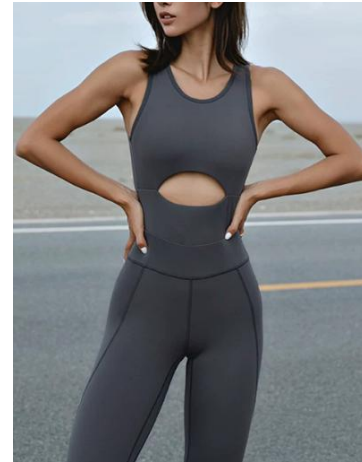

Size: S-M-L

QTY	PRICE usd/pcs
1-10set	20

Item No. OR185

Fabric: 77%nylon 23%spandex

Size: S-M-L

QTY	PRICE usd/pcs
1-10set	20

Item No.

Fabric: 77%nylon 23%spandex