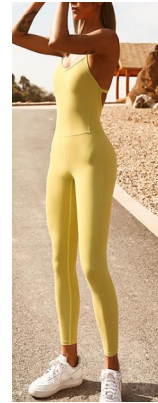

# ONE PIECE JUMPER

[www.fit-fever.com](http://www.fit-fever.com)

Item No. ENY21-108

Fabric: 80%nylon 20%spandex

Size: S-M-L

QTY	PRICE usd/pcs
1-10set	15.1

Item No. 6311

Fabric: 80%nylon 20%spandex

Size: XS-S-M-L

QTY	PRICE usd/pcs
1-10set	12.2

Item No. NBDX

Fabric: 73%nylon 28%spandex

Size: S-M-L-XL

QTY	PRICE usd/pcs
1-10set	16

Item No. 8258

Fabric: 75%nylon 25%spandex

Size: S-M-L-XL

QTY	PRICE usd/pcs
1-10set	14.4

Item No. 71400

Fabric: 78%nylon 22%spandex

Size: S-M-L

QTY	PRICE usd/pcs
1-10set	11.3

Item No. Y956L

Fabric: 75%nylon 25%spandex

Size: S-M-L

QTY	PRICE usd/pcs
1-10set	17.8

Item No. Y960L

Fabric: 80%nylon 20%spandex

Size: S-M-L-XL

QTY	PRICE usd/pcs
1-10set	18.9

Item No. Y967L

Fabric: 80%nylon 20%spandex