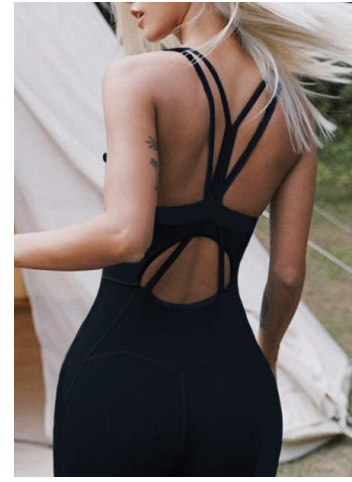

Item No. Y960L

Fabric: 80%nylon 20%spandex

Size: S-M-L-XL

QTY	PRICE usd/pcs
1-10set	18.9