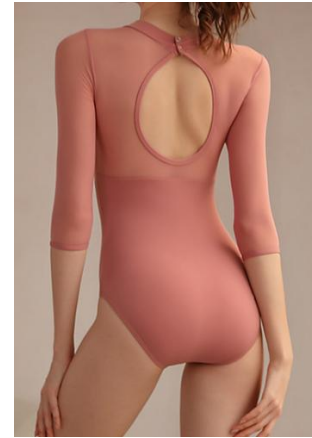

Size: S-M-L-XL

QTY	PRICE usd/pcs
1-10set	8.9

Item No. 6205

Fabric: 90%nylon 10%spandex

Size: S-M-L

QTY	PRICE usd/pcs
1-10set	20

Item No. 303

Fabric: 77%nylon 23%spandex