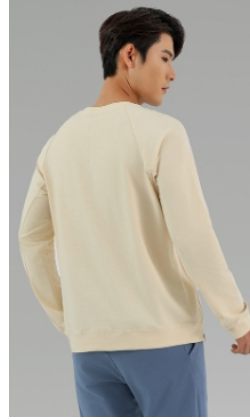

QTY	UNIT PRICE
1-20pcs	18.9 usd/pcs

men's collection

ITEM NO. LM3DZOS
FABRIC:75%nylon 25%spandex
SIZE : S-M-L-XL

QTY	UNIT PRICE
1-20pcs	15.1 usd/pcs

men's collection

ITEM NO. LM3DFCS
FABRIC:80%cotton 20%polyester
SIZE : S-M-L-XL

QTY	UNIT PRICE
1-20pcs	18.1 usd/pcs

men's collection

ITEM NO. LM4AIHS
FABRIC: 100% polyester
SIZE : M-L

QTY	UNIT PRICE
1-20pcs	60 usd/pcs

ITEM NO. LM3CZRS
FABRIC:75%nylon 25%spandex
SIZE : S-M-L-XL

QTY	UNIT PRICE
1-20pcs	18.9 usd/pcs

men's collection

ITEM NO.LM3BUGS
FABRIC:93%cotton 7%spandex
SIZE : S-M-L-XL

QTY	UNIT PRICE
1-20pcs	15.1 usd/pcs

ITEM NO. 807
FABRIC:75%nylon 25%spandex
SIZE : S-M-L-XL-2XL-3XL

QTY	UNIT PRICE
1-20pcs	8.3 usd/pcs